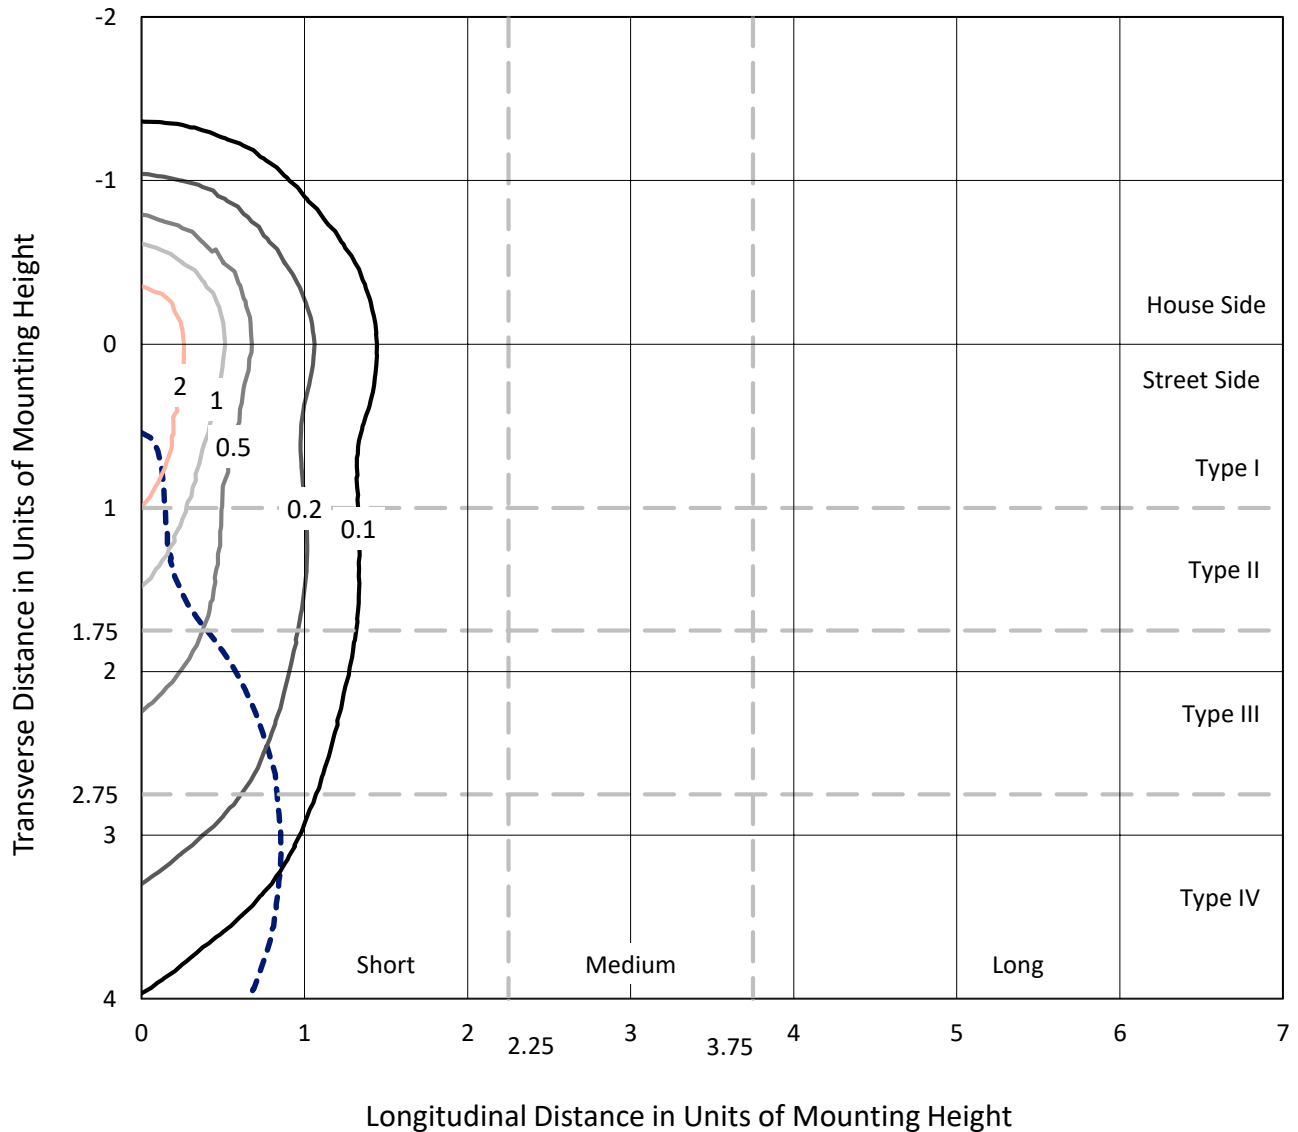

REPORT NUMBER: P146243

CATALOG NUMBER: OVH-F01-LED-E-U-SLR-8030

Iso-Footcandle Lines of Horizontal Illumination

× Max cd
- - - 1/2 Max cd

Based on 10 foot mounting height. Maximum calculated value = 3 fc
Type IV - Short - Non-Cutoff