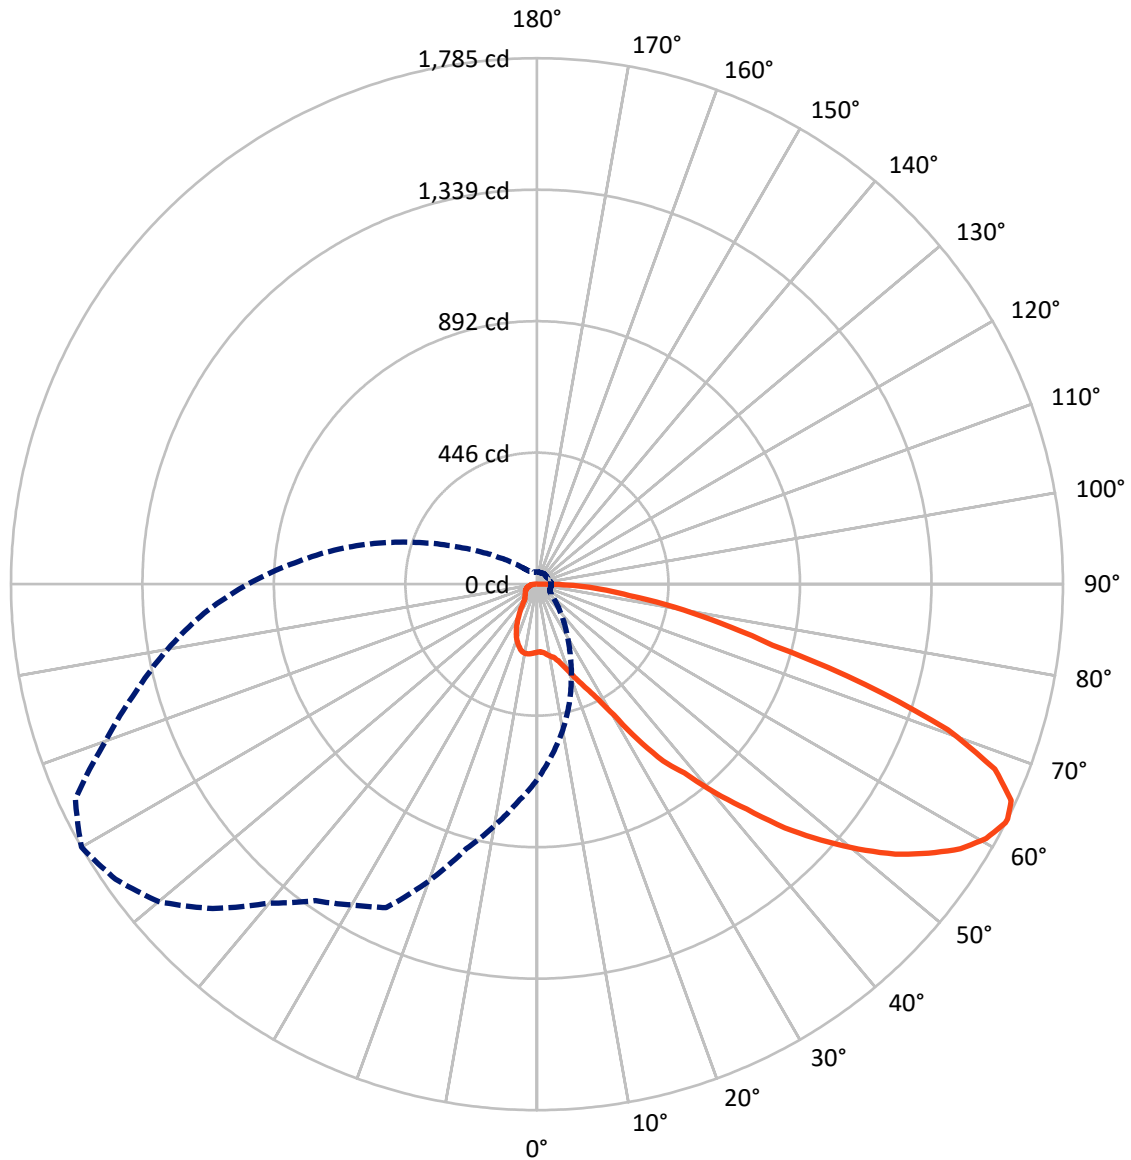

### Iso-Footcandle Lines of Horizontal Illumination

× Max cd  
 - - - 1/2 Max cd

Based on 10 foot mounting height. Maximum calculated value = 3 fc  
 Type IV - Short - Non-Cutoff

REPORT NUMBER: P146243  
CATALOG NUMBER: OVH-F01-LED-E-U-SLR-8030

### Luminous Intensity Polar Plot

— Vertical Plane Through 300-Deg Lateral    - - - Horizontal Cone Through 63-Deg Vertical

REPORT NUMBER: P146243

CATALOG NUMBER: OVH-F01-LED-E-U-SLR-8030

**FLUX DISTRIBUTION:**

**ZONAL LUMENS:**

Zone	Lumens	% Fixture
0°-10°	22.6	1.2
10°-20°	70.6	3.8
20°-30°	124.9	6.7
30°-40°	197.2	10.5
40°-50°	290.0	15.5
50°-60°	382.1	20.4
60°-70°	425.8	22.7
70°-80°	279.8	14.9
80°-90°	83.4	4.4
90°-100°	0.0	0.0
100°-110°	0.0	0.0
110°-120°	0.0	0.0
120°-130°	0.0	0.0
130°-140°	0.0	0.0
140°-150°	0.0	0.0
150°-160°	0.0	0.0
160°-170°	0.0	0.0
170°-180°	0.0	0.0
0°-90°	1876.6	100.0
0°-180°	1876.6	100.0