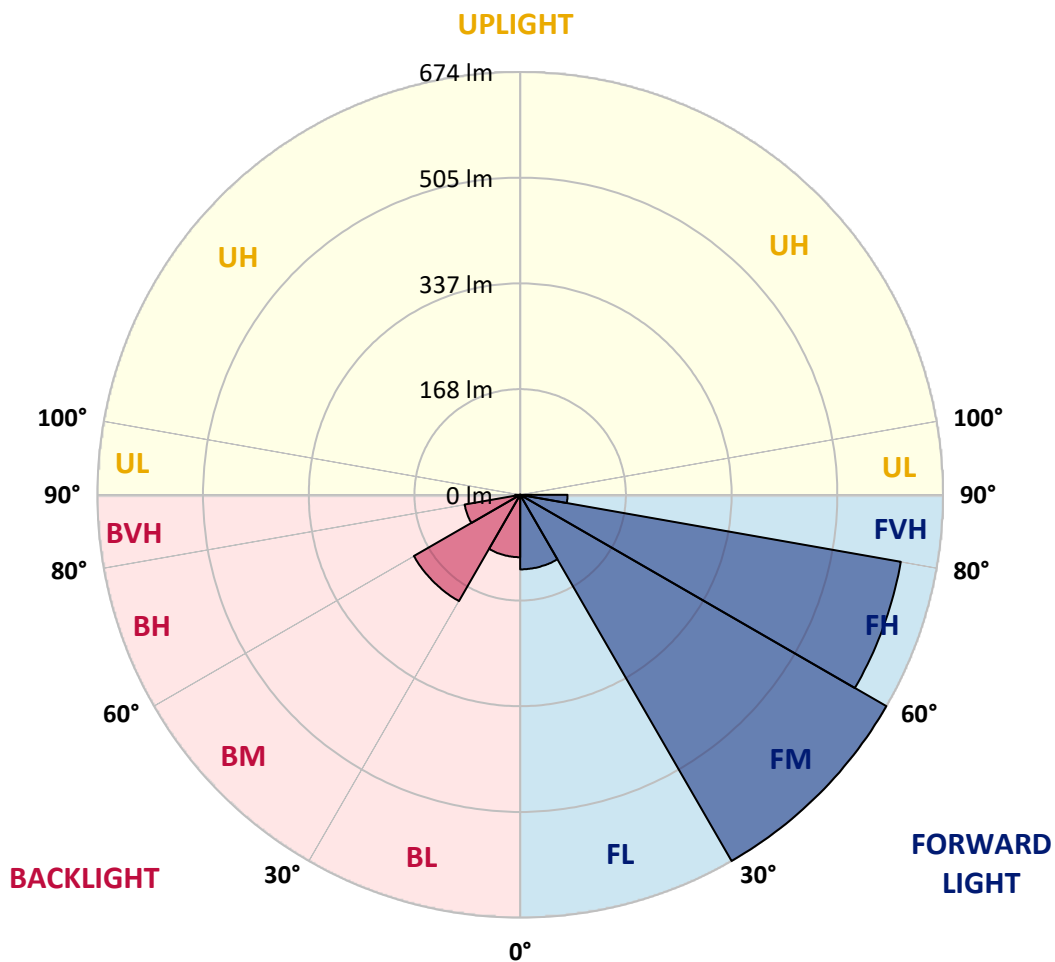

REPORT NUMBER: P146243

CATALOG NUMBER: OVH-F01-LED-E-U-SLR-8030

LUMINAIRE CLASSIFICATION SYSTEM LUMEN TABLE AND BUG RATING:

Zone	Lumens	% Fixture	Zone Rating/Lumen Limit		
			B	U	G
FL (0°-30°)	118.8	6.3			
FM (30°-60°)	673.8	35.9			
FH (60°-80°)	615.8	32.8			G0/660
FVH (80°-90°)	75.4	4.0			G1/100
BL (0°-30°)	99.4	5.3	B0/110		
BM (30°-60°)	195.6	10.4	B0/220		
BH (60°-80°)	89.8	4.8	B0/110		G0/110
BVH (80°-90°)	8.0	0.4			G0/10
UL (90°-100°)	0.0	0.0		U0/0	
UH (100°-180°)	0.0	0.0		U0/0	

BUG Rating: B0-U0-G1

Type IV Short